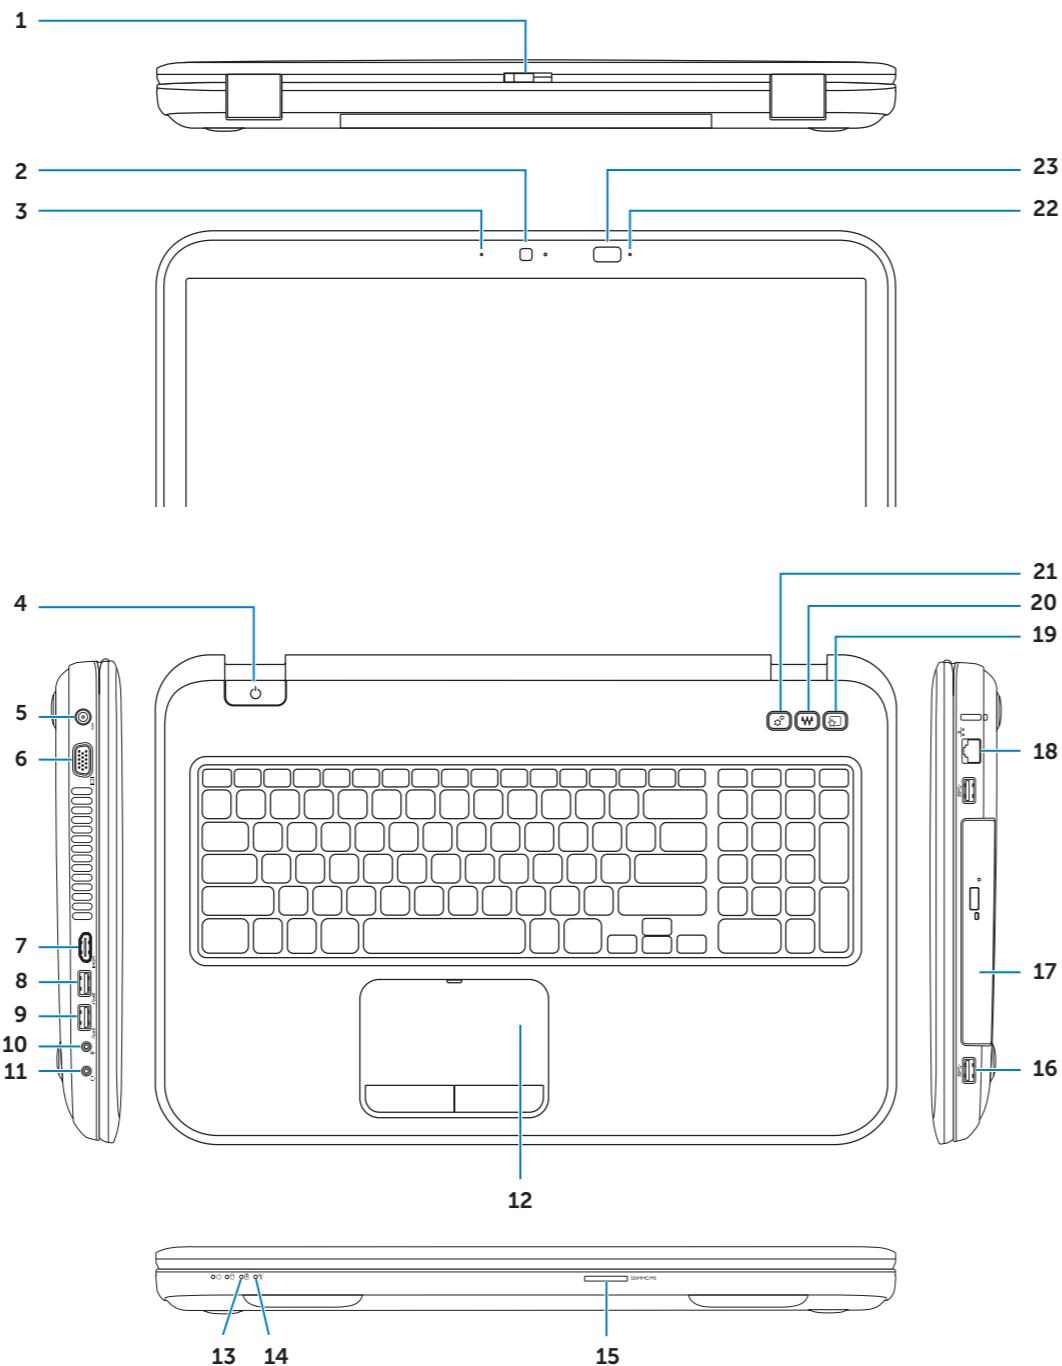

Printed in China.

2012 - 07

Computer Features

计算机功能部件 | 電腦功能 | コンピューターの機能 | 컴퓨터 특징

- | | | |
|---------------------------------|-------------------------------------|---|
| 1. Switch release latch | 10. Microphone port | 18. Network port |
| 2. Camera | 11. Headphone/Microphone combo port | 19. Dell Instant Launch button |
| 3. Microphone | 12. Touchpad | 20. Dell audio with preset switch button |
| 4. Power button | 13. Battery status light | 21. Windows Mobility Center button |
| 5. Power adapter port | 14. Wireless status light | 22. 3D infrared emitter status indicator (optional) |
| 6. VGA port | 15. 8-in-1 Media-card reader | 23. 3D infrared emitter (optional) |
| 7. HDMI port | 16. USB 3.0 ports (2) | |
| 8. USB 3.0 port with PowerShare | 17. Optical drive | |
| 9. USB 3.0 port | | |